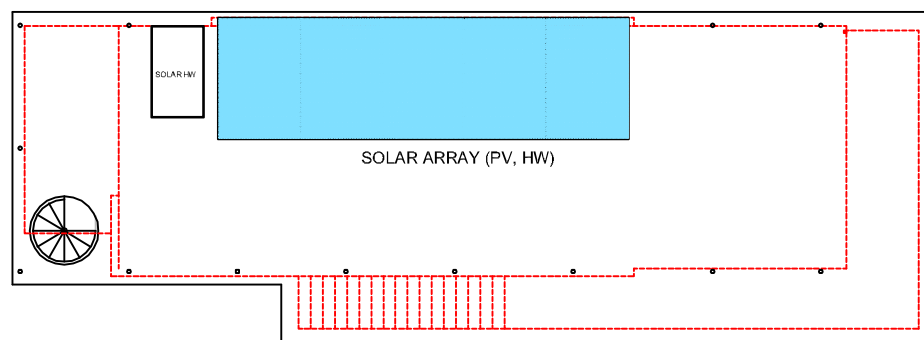

# 2 Truss House

A PLATFORM FOR INDEPENDENCE

1200 sq. ft. + decks  
3 bedrooms , 2 baths

FLOOR ONE

FLOOR TWO

ROOF DECK W/ SOLAR ARRAY

**Two Truss House** building plans are available for purchase at The Green Home Store. Our building package for this house includes high R, 200 mph rated SIP construction, 2 Kw Photovoltaic system (with optional disaster ready battery system), Solar hot water w/ tankless back-up, Impact, Low-E Windows, Greywater recycling system, Low flow plumbing package, LED or Fluorescent lighting fixtures and Soy based paints and concrete stain.