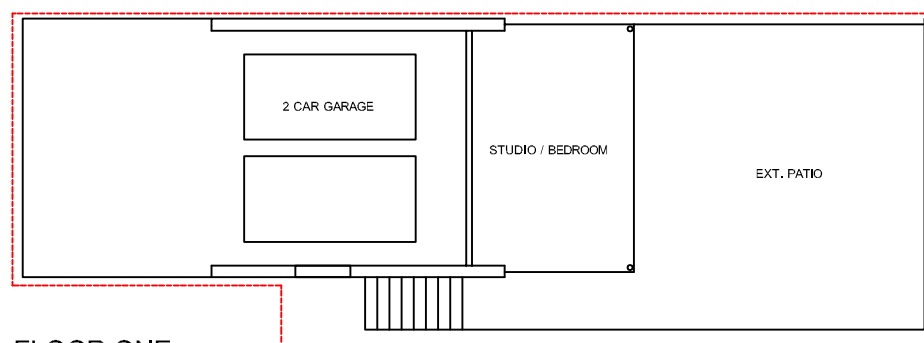

# 2 Truss House

A PLATFORM FOR INDEPENDENCE

1200 sq. ft. + decks  
3 bedrooms , 2 baths

FLOOR ONE

FLOOR TWO

ROOF DECK W/ SOLAR ARRAY

**Two Truss House** building plans are available for purchase at The Green Home Store. Our building package for this house includes high R, 200 mph rated SIP construction, 2 Kw Photovoltaic system (with optional disaster ready battery system), Solar hot water w/ tankless back-up, Impact, Low-E Windows, Greywater recycling system, Low flow plumbing package, LED or Fluorescent lighting fixtures and Soy based paints and concrete stain.