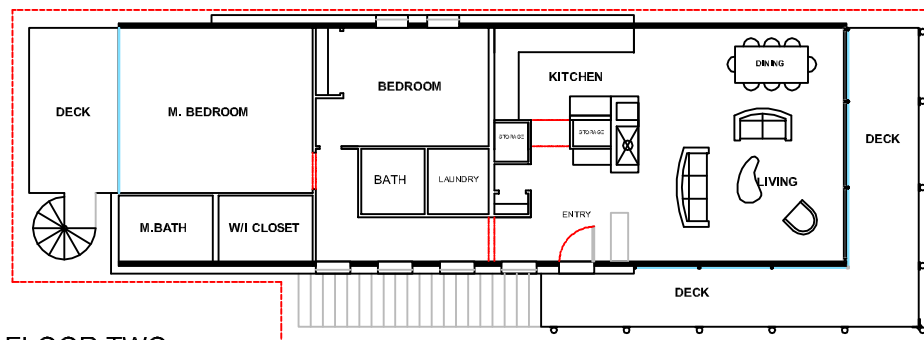

# 2 Truss House

A PLATFORM FOR INDEPENDENCE

1200 sq. ft. + decks  
3 bedrooms , 2 baths

FLOOR ONE

FLOOR TWO

ROOF DECK W/ SOLAR ARRAY

**Two Truss House** building plans are available for purchase at The Green Home Store. Our building package for this house includes high R, 200 mph rated SIP construction, 2 Kw Photovoltaic system (with optional disaster ready battery system), Solar hot water w/ tankless back-up, Impact, Low-E Windows, Greywater recycling system, Low flow plumbing package, LED or Fluorescent lighting fixtures and Soy based paints and concrete stain.