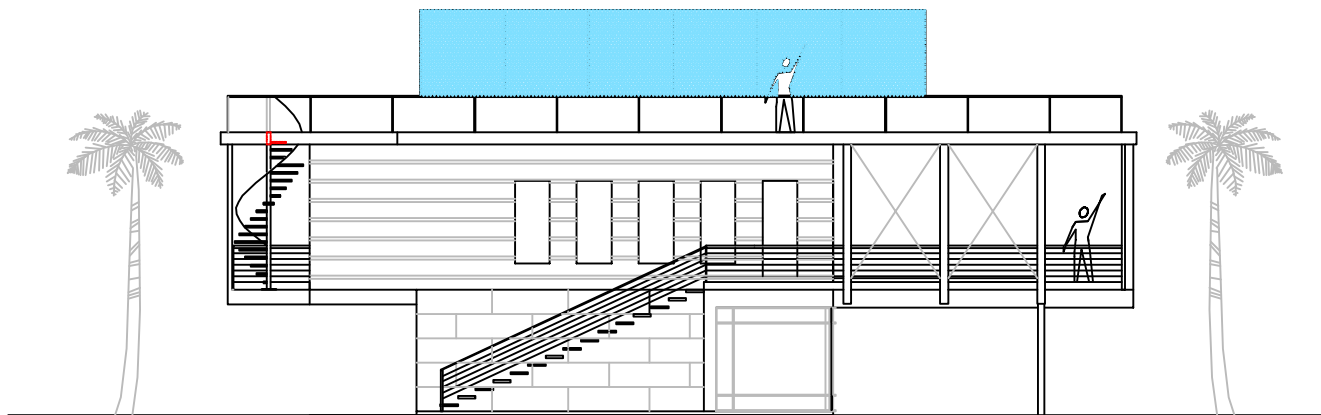

# 2 Truss House

A PLATFORM FOR INDEPENDENCE

1200 sq. ft. + decks  
3 bedrooms , 2 baths

FLOOR ONE

FLOOR TWO

ROOF DECK W/ SOLAR ARRAY

**Two Truss House** building plans are available for purchase at The Green Home Store. Our building package for this house includes high R, 200 mph rated SIP construction, 2 Kw Photovoltaic system (with optional disaster ready battery system), Solar hot water w/ tankless back-up, Impact, Low-E Windows, Greywater recycling system, Low flow plumbing package, LED or Fluorescent lighting fixtures and Soy based paints and concrete stain.